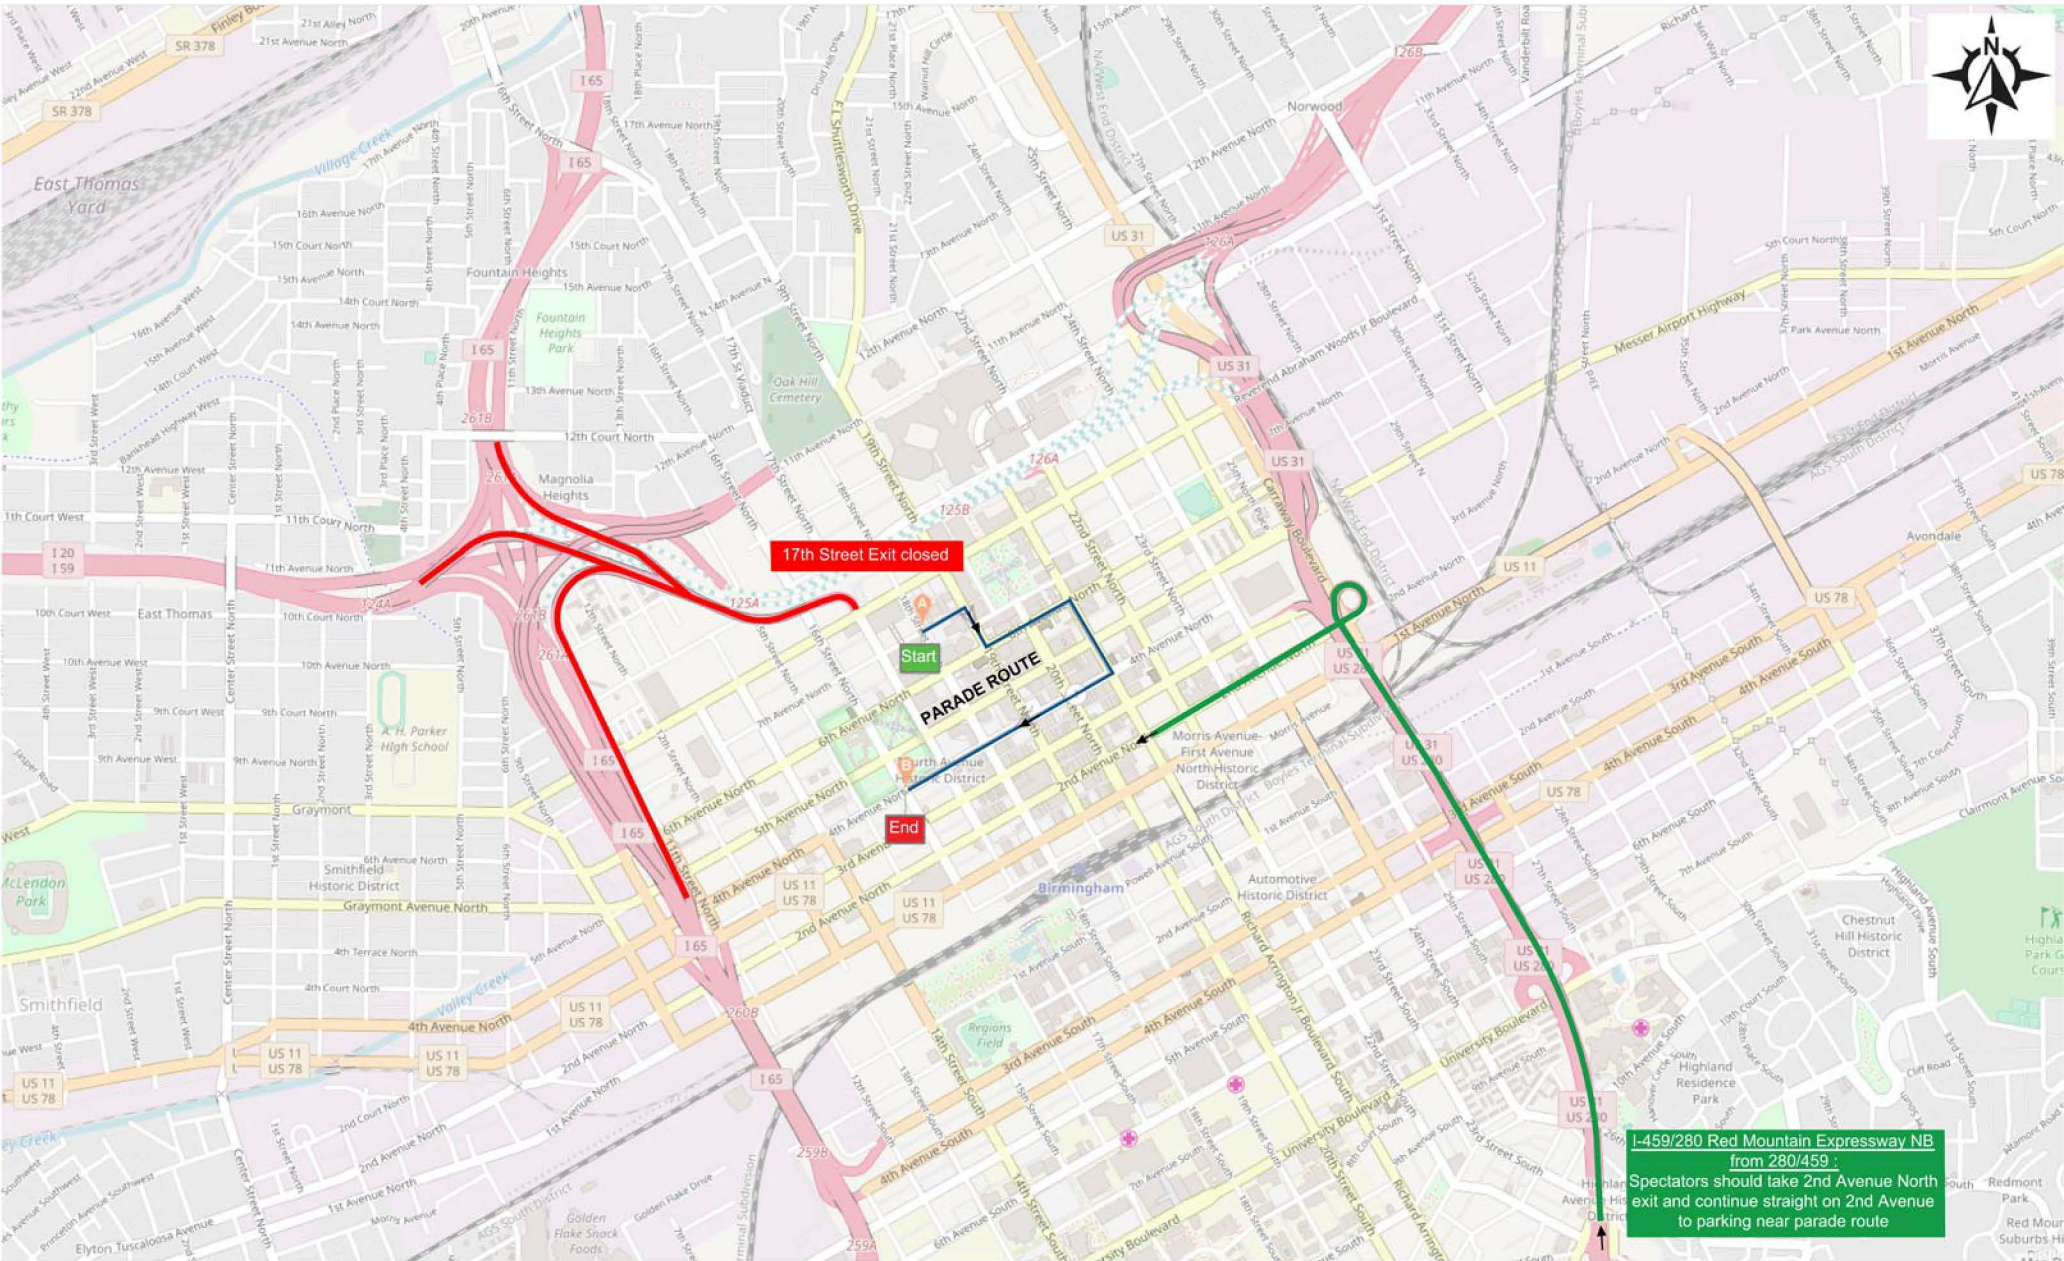

# MAGIC CITY CLASSIC PARADE SPECTATOR ROUTE: I-459/280 RED MOUNTAIN EXPRESSWAY NB FROM 280/459

17th Street Exit closed

Start

End

PARADE ROUTE

I-459/280 Red Mountain Expressway NB from 280/459 : Spectators should take 2nd Avenue North exit and continue straight on 2nd Avenue to parking near parade route